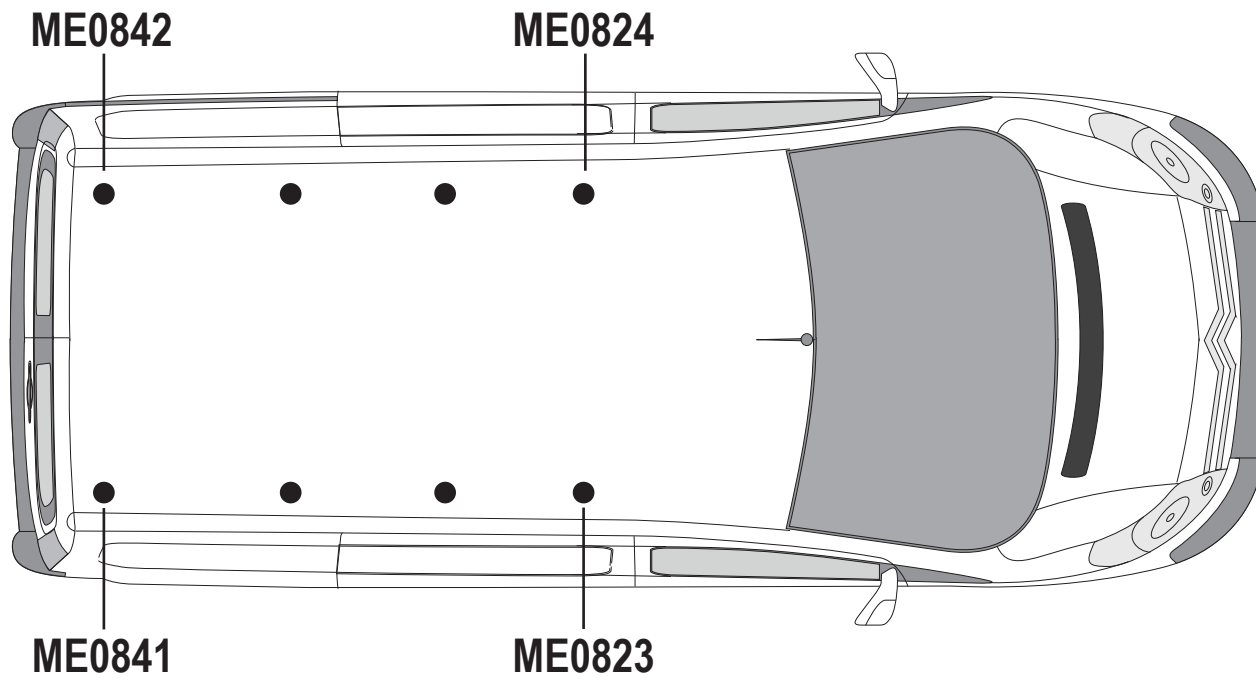

Wheel Base: L1 / XS / Compact

Roof Height: H1 / Standard

Rear Doors: All

1

ME0823

ME0824

ME0841

ME0842