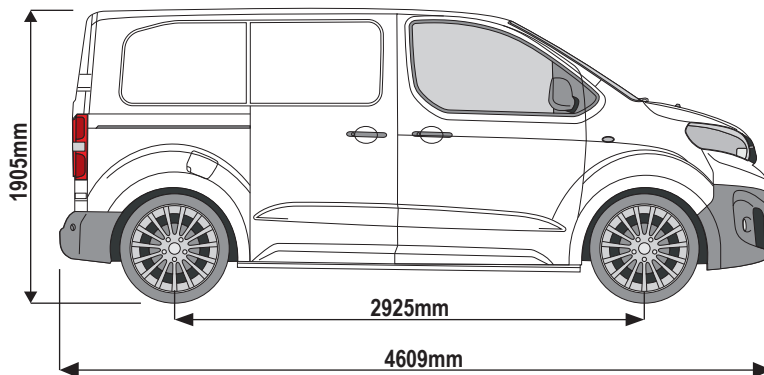

Wheel Base: L1 / XS / Compact

Roof Height: H1 / Standard

Rear Doors: All

1

ME0823

ME0824

ME0841

ME0842