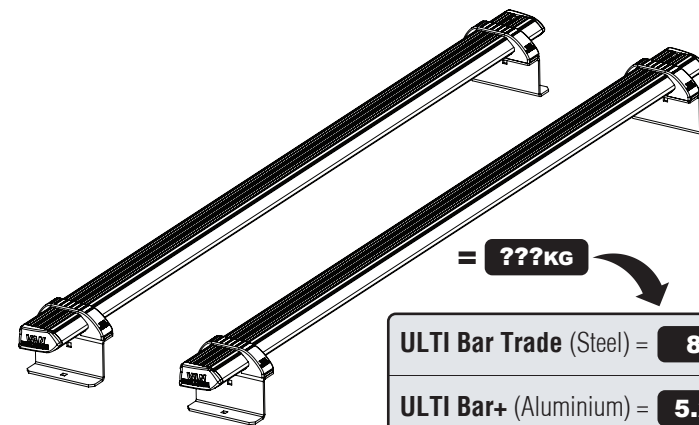

Wheel Base: L1 / XS / Compact

Roof Height: H1 / Standard

Rear Doors: All

1

ME0823

ME0824

ME0841

ME0842