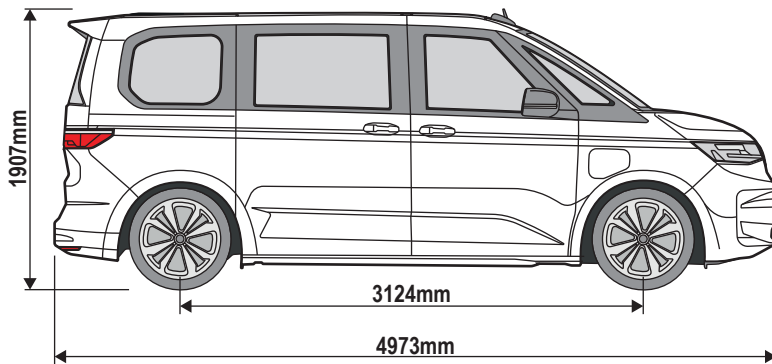

ULTI Bar+
(Aluminium)

346-3

Vehicle:
Volkswagen T7 Multivan 2022 on
Wheel Base: L1
Roof Height: H1
Rear Doors: All

346-3

Vehicle:
Volkswagen T7 Multivan 2022 on
Wheel Base: L2
Roof Height: H1
Rear Doors: All