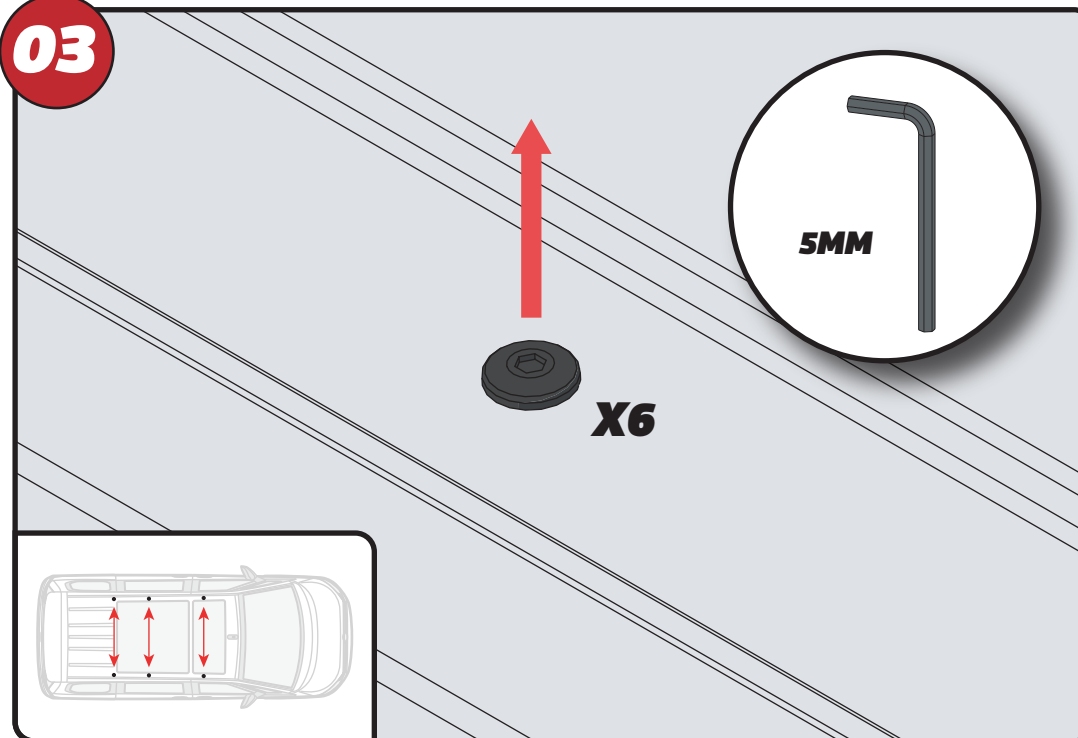

01

1678

1679

1680

1877

1878

02

03

EN - STICK GASKETS TO ALL BRACKETS
DE - KLEBEN SIE DIE DICHTUNG AN ALLEN HALTERUNGEN
FR - COUSSINETS ADHÉSIFS À TOUS LES SUPPORTS
NL - PLAK PAKKING OP ALLE BEUGELS
ES - PEGA LAS ALMOHADILLAS A TODOS LOS SOPORTES
IT - ADESIVI GUARNIZIONI A TUTTE LE STAFFE

SV - FÄST GUMMI PÅ ALLA FÄSTEN
DA - KLÆB GUMMI PÅ ALLE BESLAG
NO - PLIST GUMMI PÅ ALLE BRAKKETTER
PL - NAKLEJ USZCZELKI DO WSZYSTKICH WSPORNIKÓW
CS - PŘILEPTE TĚSNĚNÍ NA VŠECHNY DRŽÁKY