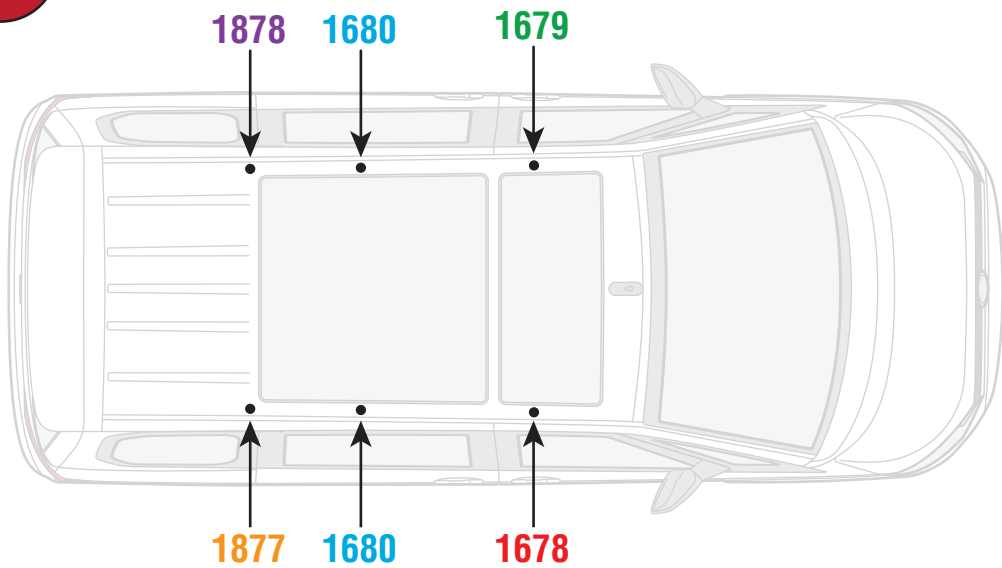

01

1678

1679

1680

1877

1878

02

03

EN - STICK GASKETS TO ALL BRACKETS
DE - KLEBEN SIE DIE DICHTUNG AN ALLEN HALTERUNGEN
FR - COUSSINETS ADHÉSIFS À TOUS LES SUPPORTS
NL - PLAK PAKKING OP ALLE BEUGELS
ES - PEGA LAS ALMOHADILLAS A TODOS LOS SOPORTES
IT - ADESIVI GUARNIZIONI A TUTTE LE STAFFE

SV - FÄST GUMMI PÅ ALLA FÄSTEN
DA - KLÆB GUMMI PÅ ALLE BESLAG
NO - PLIST GUMMI PÅ ALLE BRAKKETTER
PL - NAKLEJ USZCZELKI DO WSZYSTKICH WSPORNIKÓW
CS - PŘILEPTE TĚSNĚNÍ NA VŠECHNY DRŽÁKY