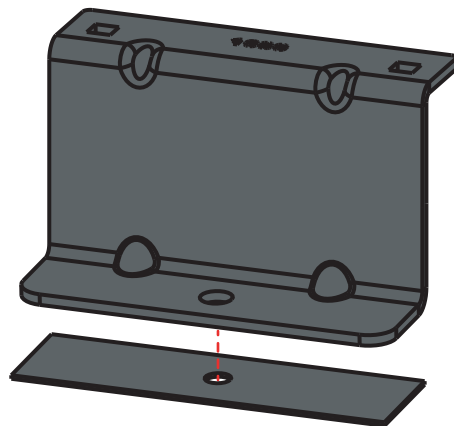

01

1678

1679

1680

1877

1878

02

03

EN - STICK GASKETS TO ALL BRACKETS
DE - KLEBEN SIE DIE DICHTUNG AN ALLEN HALTERUNGEN
FR - COUSSINETS ADHÉSIFS À TOUS LES SUPPORTS
NL - PLAK PAKKING OP ALLE BEUGELS
ES - PEGA LAS ALMOHADILLAS A TODOS LOS SOPORTES
IT - ADESIVI GUARNIZIONI A TUTTE LE STAFFE

SV - FÄST GUMMI PÅ ALLA FÄSTEN
DA - KLÆB GUMMI PÅ ALLE BESLAG
NO - PLIST GUMMI PÅ ALLE BRAKKETTER
PL - NAKLEJ USZCZELKI DO WSZYSTKICH WSPORNIKÓW
CS - PŘILEPTE TĚSNĚNÍ NA VŠECHNY DRŽÁKY