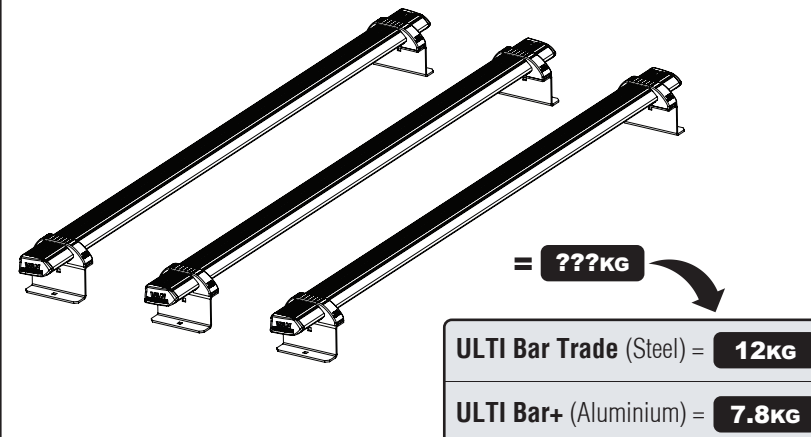

ULTI Bar+
(Aluminium)

346-3

Vehicle:
Volkswagen T7 Multivan 2022 on
Wheel Base: L1
Roof Height: H1
Rear Doors: All

346-3

Vehicle:
Volkswagen T7 Multivan 2022 on
Wheel Base: L2
Roof Height: H1
Rear Doors: All