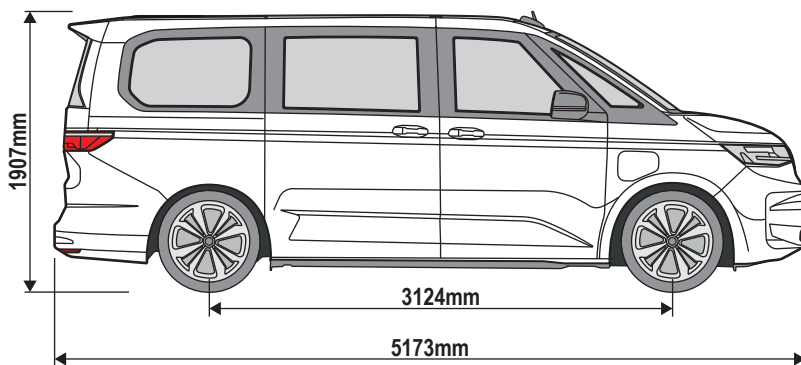

ULTI Bar+
(Aluminium)

346-3

Vehicle:
Volkswagen T7 Multivan 2022 on
Wheel Base: L1
Roof Height: H1
Rear Doors: All

346-3

Vehicle:
Volkswagen T7 Multivan 2022 on
Wheel Base: L2
Roof Height: H1
Rear Doors: All